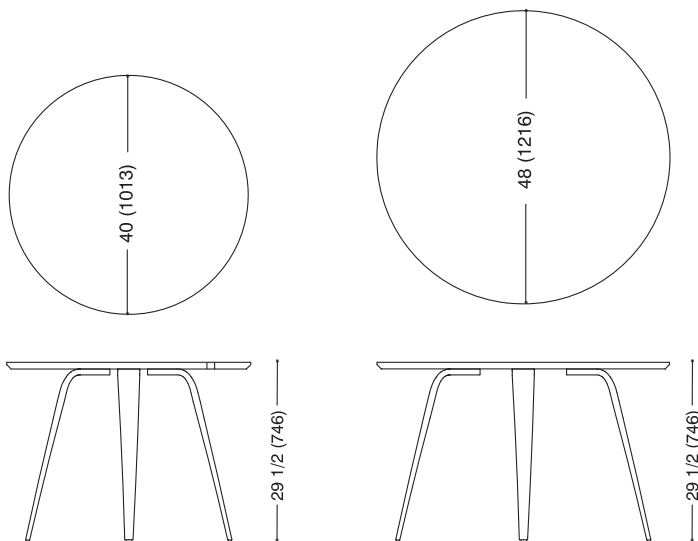

ROUND AND OVAL TABLES

Cherner

The Cherner Chair Company

Dimensions

All dimensions are in inches and millimeters.
Dimensioned drawings below can be downloaded at www.chernerchair.com

Specifications

Top: One piece 1" multiply plywood core with walnut, beech or white oak face veneer. profiled exposed multiply core edge.

Wood Base: Laminated beech core. Face veneer in walnut, beech or white oak.

PO Box 509

Ridgefield, CT 06877

www.ChernerChair.com

1.866.243.7637

40"x 92" / 38"x 84" OVAL

40" dia / 48" dia DINING TABLE

36" dia / 32" dia COFFEE TABLE