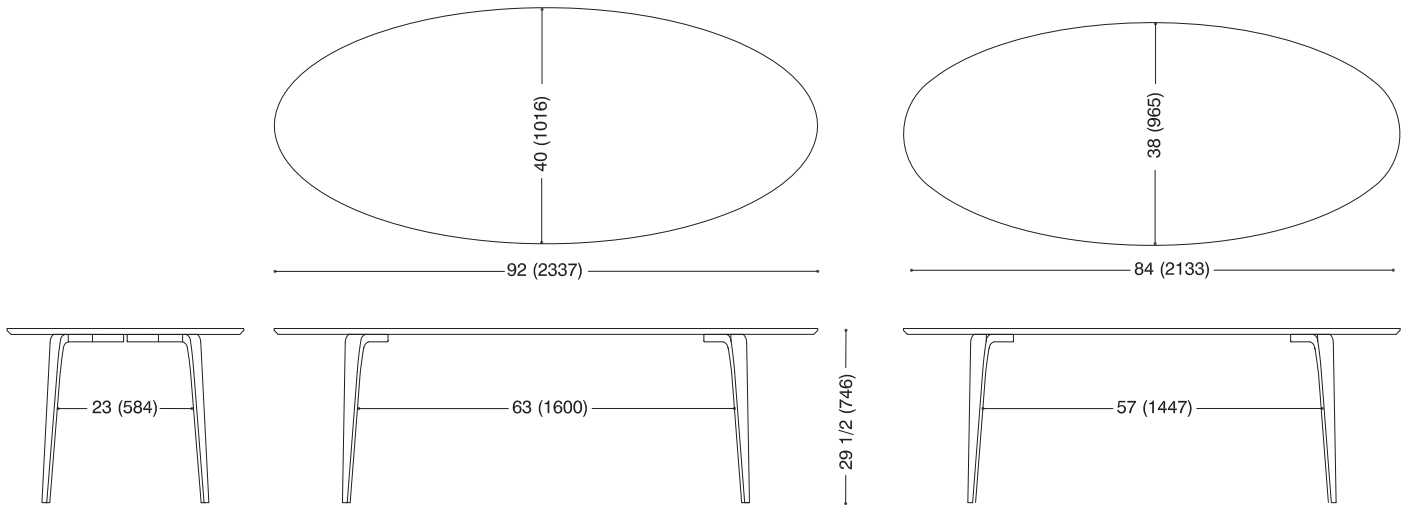

ROUND AND OVAL TABLES

Cherner

The Cherner Chair Company

Dimensions

All dimensions are in inches and millimeters.
Dimensioned drawings below can be downloaded at www.chernerchair.com

Specifications

Top: One piece 1" multiply plywood core with walnut, beech or white oak face veneer. profiled exposed multiply core edge.

Wood Base: Laminated beech core. Face veneer in walnut, beech or white oak.

PO Box 509

Ridgefield, CT 06877

www.ChernerChair.com

1.866.243.7637

40"x 92" / 38"x 84" OVAL

40" dia / 48" dia DINING TABLE

36" dia / 32" dia COFFEE TABLE